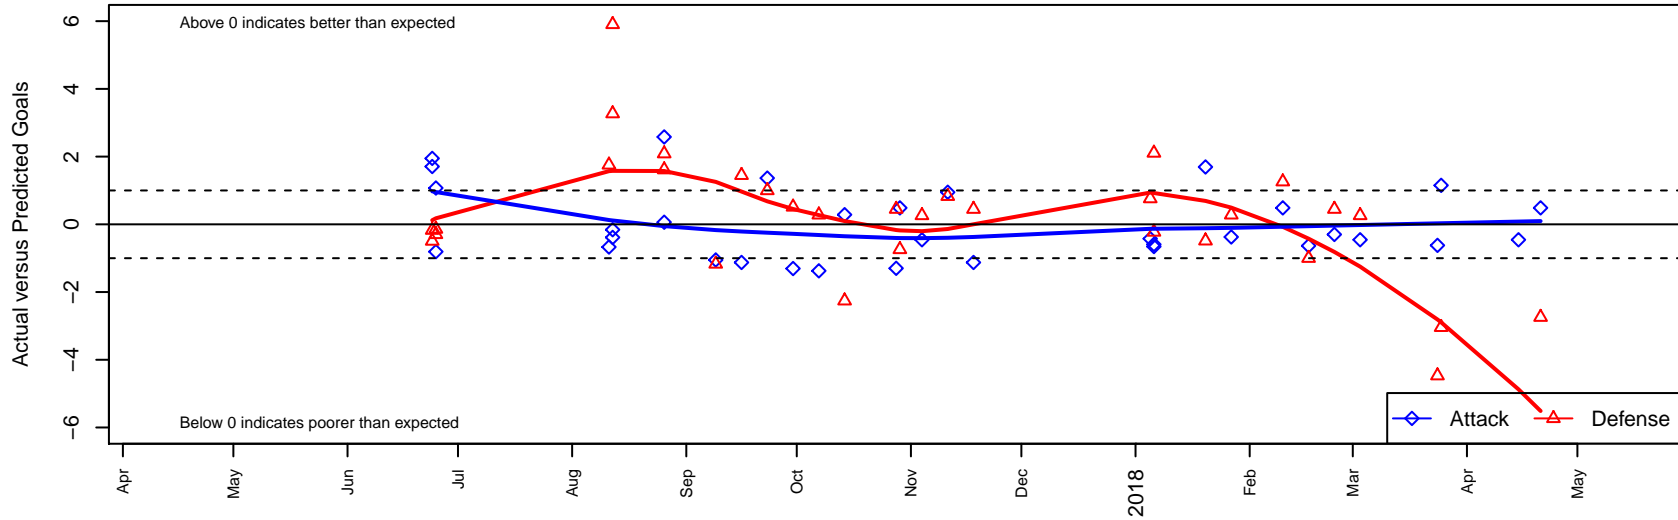

RV Slammers Orange G04

Rainier Valley Slammers
 Auburn, WA
 G04 total strength=1102
 attack=3.93 defense=2.06
 fall league = RCL G04 Div 4

alt names used:
 Rainier Valley Slammers
 RAINIER VALLEY SLAMMERS 04/05ORANGE
 RAINIER VALLEY SLAMMERS RVSG05ORAN
 RVS G04 Orange
 RVS G04 Orange
 Rainier Valley Slammers

Venues played:
 2017 RVS Classic GU14
 2017 REDAPT Cup Gold U14
 2017 Summer Slam Division 1 Gold
 2017 RCL G04 Div 4
 2017 PacNW Winter Classic 2004 Premier 2
 2017 WYS Presidents Cup G04 Division 2

RV Slammers Orange G04
 Dots are actual minus expected GF (blue circles) and GA (red triangles).
 Blue line is smoothed change in attack strength. Red is smoothed change in defense strength.

**attack and defense variance (black dot)
relative to other teams
and top 10 in region**

**attack and defense rating
relative to others at age
and all opponents in last 13 months**

Performance relative to 13 month average