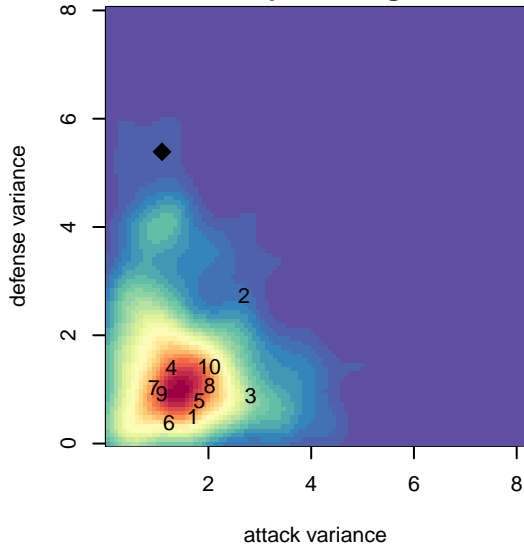

RV Slammers Orange G04

Rainier Valley Slammers
 Auburn, WA
 G04 total strength=1102
 attack=3.93 defense=2.06
 fall league = RCL G04 Div 4

alt names used:
 Rainier Valley Slammers
 RAINIER VALLEY SLAMMERS 04/05ORANGE
 RAINIER VALLEY SLAMMERS RVSG05ORAN
 RVS G04 Orange
 RVS G04 Orange
 Rainier Valley Slammers

Venues played:
 2017 RVS Classic GU14
 2017 REDAPT Cup Gold U14
 2017 Summer Slam Division 1 Gold
 2017 RCL G04 Div 4
 2017 PacNW Winter Classic 2004 Premier 2
 2017 WYS Presidents Cup G04 Division 2

RV Slammers Orange G04
 Dots are actual minus expected GF (blue circles) and GA (red triangles).
 Blue line is smoothed change in attack strength. Red is smoothed change in defense strength.

**attack and defense variance (black dot)
relative to other teams
and top 10 in region**

**attack and defense rating
relative to others at age
and all opponents in last 13 months**

Performance relative to 13 month average