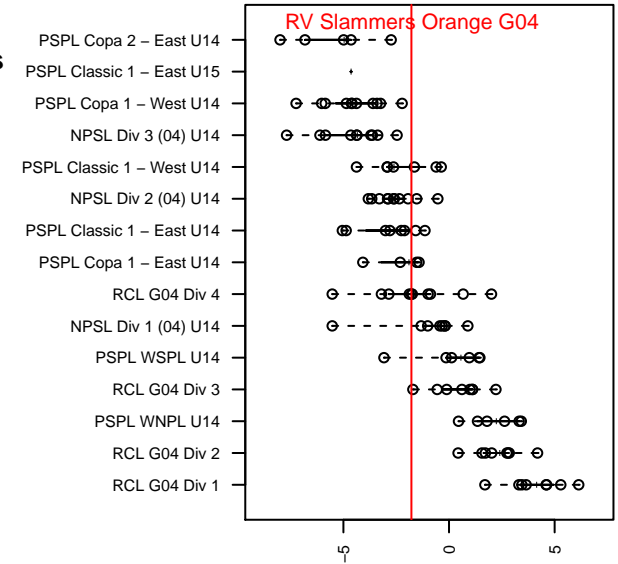

RV Slammers Orange G04

Rainier Valley Slammers
 Auburn, WA
 G04 total strength=1102
 attack=3.93 defense=2.06
 fall league = RCL G04 Div 4

alt names used:
 Rainier Valley Slammers
 RAINIER VALLEY SLAMMERS 04/05ORANGE
 RAINIER VALLEY SLAMMERS RVSG05ORAN
 RVS G04 Orange
 RVS G04 Orange
 Rainier Valley Slammers

Venues played:
 2017 RVS Classic GU14
 2017 REDAPT Cup Gold U14
 2017 Summer Slam Division 1 Gold
 2017 RCL G04 Div 4
 2017 PacNW Winter Classic 2004 Premier 2
 2017 WYS Presidents Cup G04 Division 2

RV Slammers Orange G04
 Dots are actual minus expected GF (blue circles) and GA (red triangles).
 Blue line is smoothed change in attack strength. Red is smoothed change in defense strength.

**attack and defense variance (black dot)
relative to other teams
and top 10 in region**

**attack and defense rating
relative to others at age
and all opponents in last 13 months**

Performance relative to 13 month average