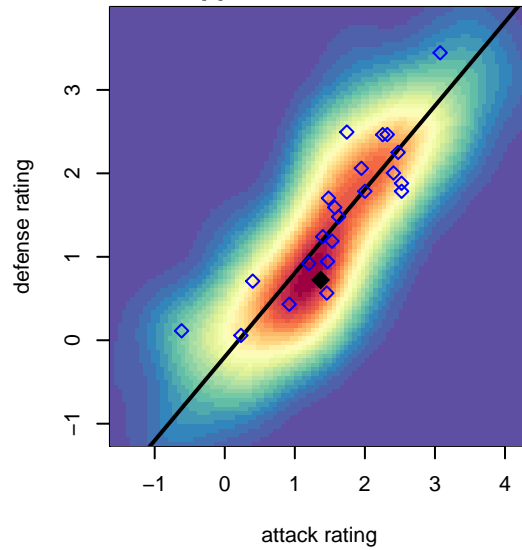

RV Slammers Orange G04

Rainier Valley Slammers
 Auburn, WA
 G04 total strength=1102
 attack=3.93 defense=2.06
 fall league = RCL G04 Div 4

alt names used:
 Rainier Valley Slammers
 RAINIER VALLEY SLAMMERS 04/05ORANGE
 RAINIER VALLEY SLAMMERS RVSG05ORAN
 RVS G04 Orange
 RVS G04 Orange
 Rainier Valley Slammers

Venues played:
 2017 RVS Classic GU14
 2017 REDAPT Cup Gold U14
 2017 Summer Slam Division 1 Gold
 2017 RCL G04 Div 4
 2017 PacNW Winter Classic 2004 Premier 2
 2017 WYS Presidents Cup G04 Division 2

RV Slammers Orange G04
 Dots are actual minus expected GF (blue circles) and GA (red triangles).
 Blue line is smoothed change in attack strength. Red is smoothed change in defense strength.

**attack and defense variance (black dot)
relative to other teams
and top 10 in region**

**attack and defense rating
relative to others at age
and all opponents in last 13 months**

Performance relative to 13 month average